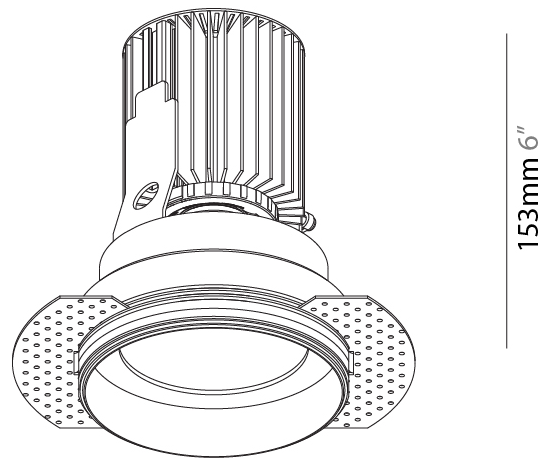

PHYSICAL

Shape: Round
Diameter (mm): 100
Diameter (in): 3 ¹⁵/₁₆
Height (mm): 153
Height (in): 6
Ceiling Thickness (mm): 10 / 12.5 / 15
Ceiling Thickness (in): 3/8 or 1/2 or 9/16
Min. Recessing Depth (mm): 170
Min. Recessing Depth (in): 6 ¹¹/₁₆
Light Distribution: Downlight
Weight (kg): 0.6
Weight (lbs): 1.322
Fixture Finish: SSR / BKV / CWI / CRY / HAB / UFT / ITA / RUA / FTG / MYG / LOD / PUS / FRO / FUP / KIA / POP / BLS / SPG / MEY / GOH / GUM / CHC / COM / ABZ / JAG / OBR / MOS / ROR
Fixture Material: Aluminum Die Cast
Cut-out Measurements: 111mm / 4 3/8" Diameter
Upon Request: Unique Sizes Unique Ceiling Thickness

ELECTRICAL

Lamp Type: LED (Zhaga Standard)
Input Wattage (W): 20.9
Total Output Wattage (W): 18.7
Dimming: Tri-Mode (Non-Dimming and Phase Dimming (120Vac only) and 0-10V Dimming)
Driver Included: No
Driver Location: Recessed Housing
Driver Type: Constant Current - Universal
Driver Class: Class 2
Housing: See components
Input Voltage (V): 120 - 277
Constant Current (MA): 500

LED

Color Temperature (°K): 2700 / 3000 / 3500 / 4000
Max. Delivered Lumen (lm): 1630 / 1670 / 1754 / 1790
CRI: >90 CRI
Lamp Life (hrs): 50000
Upon Request: Special Color Temperature RGB-W Tunable White Special LED

OPTICAL

Reflector°: 18 / 26 / 40

RATINGS AND CERTIFICATIONS

Certified By: Certified for North American Standards
IP rating: IP20

Ø 100mm 3 ¹⁵/₁₆"

Ø 155mm 6 ¹/₈"

170mm
6 ¹¹/₁₆"

111mm
4 ³/₈"

10 | 12 1/2 | 15
3/8" | 1/2" | 9/16"

18 | 26 | 40